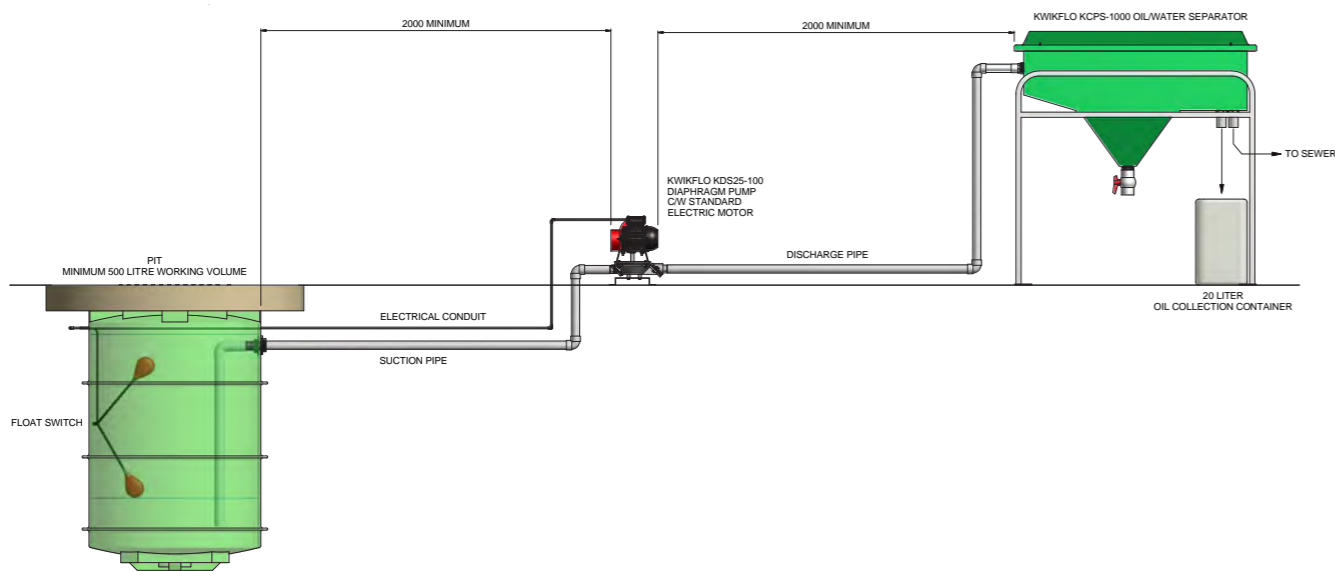

OIL WATER SEPARATORS

KCPS STAINLESS STEEL

Stainless Steel
KCPS-1500SS

Stainless Steel
KCPS-3000SS

OIL WATER SEPARATORS

MODEL KCPS-1000 FREESTANDING TYPICAL ARRANGEMENT FOR INDOOR INSTALLATION

MODEL KCPS-1000 FREESTANDING TYPICAL ARRANGEMENT FOR PUMPING TO SEWER INSTALLATION

MODEL KCPS-1000 FREESTANDING TYPICAL ARRANGEMENT FOR EXPLOSION PROOF INSTALLATION