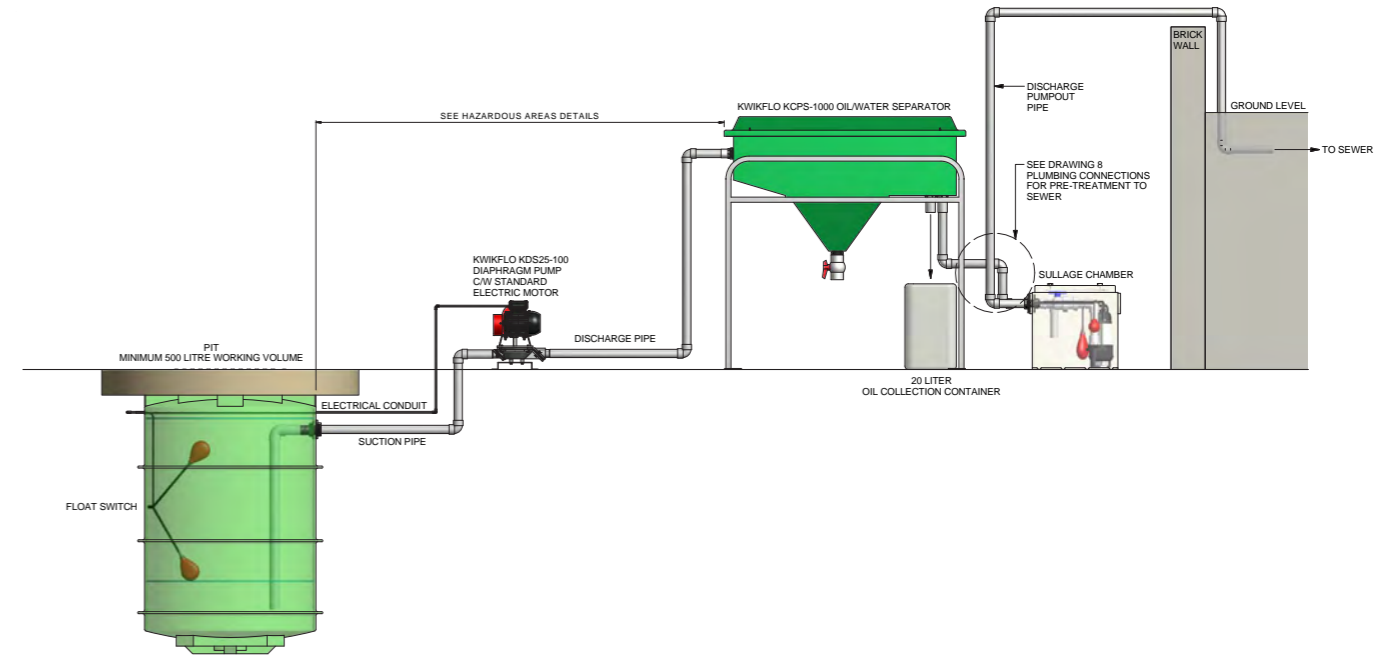

OIL WATER SEPARATORS

KCPS STAINLESS STEEL

Stainless Steel
KCPS-1500SS

Stainless Steel
KCPS-3000SS

OIL WATER SEPARATORS

MODEL KCPS-1000 FREESTANDING TYPICAL ARRANGEMENT FOR INDOOR INSTALLATION

MODEL KCPS-1000 FREESTANDING TYPICAL ARRANGEMENT FOR PUMPING TO SEWER INSTALLATION

MODEL KCPS-1000 FREESTANDING TYPICAL ARRANGEMENT FOR EXPLOSION PROOF INSTALLATION